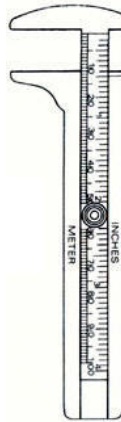

RI-91-1003
Castrating forceps
35 cm, 14,

Verboczy
RI-91-1004
With clamping parts
27 cm, 10¹/₂,

Haussmann
RI-91-1005
Straight
27 cm, 10 ⁵/₈, 31 cm, 12 ¹/₄,

Haussmann
RI-91-1006
Curved
19 cm, 7 ¹/₂, 27 cm, 10 ⁵/₈,

Doyen Clamp
RI-91-1403
Stainless steel
24 cm, 9 1/2,

Sheep Shear
RI-91-1404
Stainless steel
Large Size 14,

Hoof Shears
RI-91-1405
Curved on flat scissors
For Sheep, 8,

Torsion fork
RI-91-1406
With Fixation bar stainless steel
For Sheep, 8,

Measuring Instruments

Fig. 2
Orson

Boley Gauge

RI-91-1501

Screw lock
10 cm, 4",

Vernier Caliper

RI-91-1502

11 1/2 cm 4 1/2,