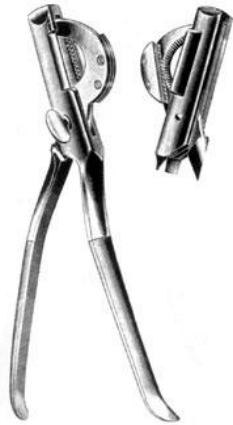

Rohtas

ENTERPRISE

VETERINARY INSTRUMENTS

PRODUCTS CATALOGUE

www.rohtasentp.com

Inst Castration Emasculators

RI-91-1001
With wooden handle
30 cm, 11³/₄,

RI-91-1002
23 cm, 9,

RI-91-1003
Castrating forceps
35 cm, 14,

Verboczy
RI-91-1004
With clamping parts
27 cm, 10¹/₂,

Haussmann
RI-91-1005
Straight
27 cm, 10 ⁵/₈, 31 cm, 12 ¹/₄,

Haussmann
RI-91-1006
Curved
19 cm, 7 ¹/₂, 27 cm, 10 ⁵/₈,

Hoof & Claw Instruments

RI-91-1101

Hoof knife, with especially thin-ground blade
right & left hand
20 cm, 8",

RI-91-1102

With wooden handle left & right side
19 cm, 7 1/2",

RI-91-1103

With wooden handle
20 cm, 8",