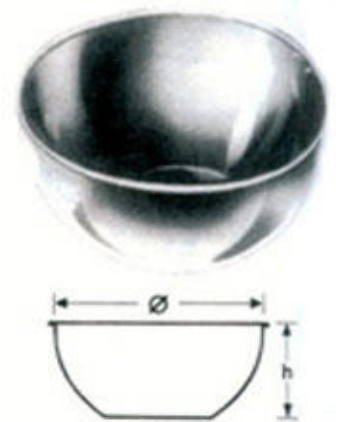

Scaler, hook shape

RI-91-1806

55 cm,22,

Various Instruments

Hug
RI-91-1901
Teat tumor extactot
15 cm,6,

Paimans
RI-91-1902
Teat Dilator
13 cm,5,

Schecker
RI-91-1903
Teat Dilator
11 cm,4 1/2,

Ullner
RI-91-1904
Teat curette
17 cm,6 3/4,

Teat slitter
RI-91-1905
French pattern
10 cm,4,

Teat Dilator with screw
RI-91-1906
14 1/2 cm,5 3/4,

Various Instruments

Hug Teat Lancet

RI-91-1907

15 1/2 cm, 6 1/8,

Trays for Inst & Syringes

Steriler Drums
RI-91-2001
3 1/2,

Steriler Drums
RI-91-2002
125X120mm, 150X150mm,

High polished
RI-91-2003
125X120mm, 150X150mm,

Perforated trays
RI-91-2004
18/8, 505X305X60mm,

Trays
RI-91-2005
7,

RI-91-2006
220X70mm,

Trays for Inst & Syringes